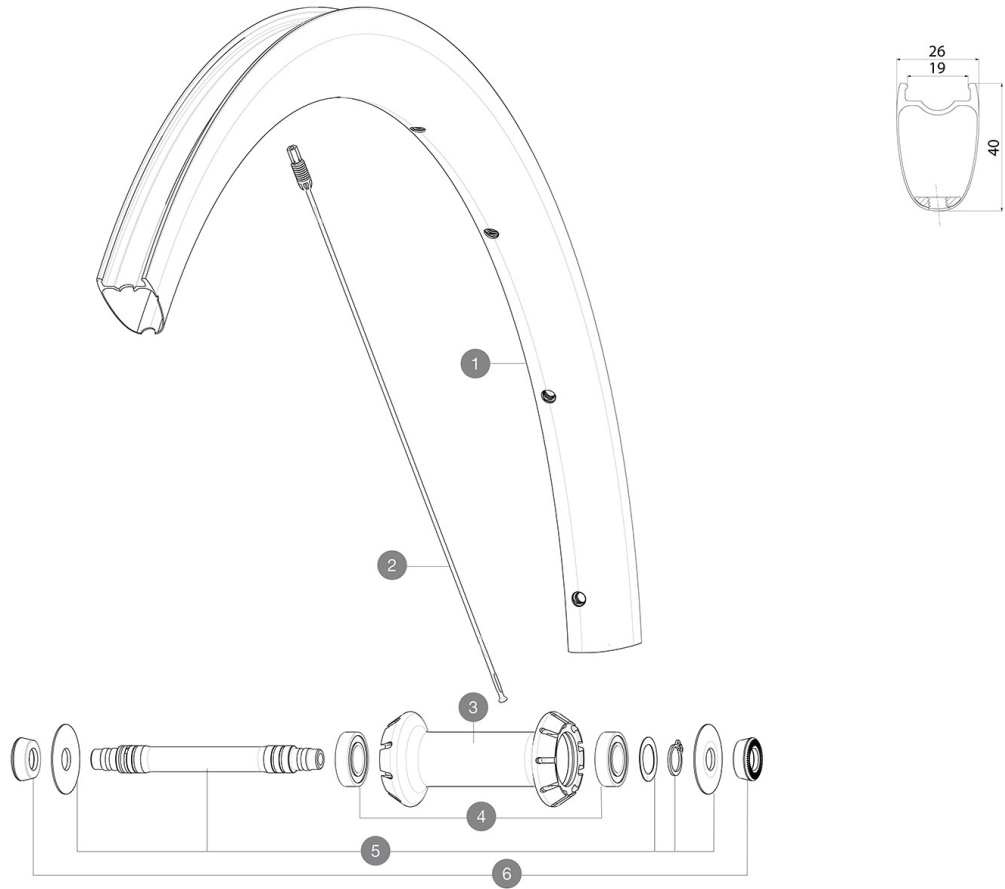

ASTM CATEGORY 1 : road only

REFERENCES WHEELS

RIMS

&NBSP;:

1	V4094710	Kit Front rim Cosmic SLR 40 RB
----------	----------	--------------------------------

SPOKES

2	V3669501	Kit 9 Ft Cosmic SLR40 aero ss spk 277 M6
----------	----------	--

HUB SHELLS

3	N/A	HUB BODY
4	M40078	FRONT HUB BEARINGS 6901 x 2
5	V2375801	Kit front axle RB for QRM auto hub + hoobster + wave washer
6	35117301	FT/RR FORK REST R-SYS/CC ULTIMATE > 2013/KSY PRO CARB T

MAVIC Cosmic SLR 40

Freewheel: Shimano/Sram, convertible to Campagnolo and XD-R with optional driver bodies	
---	--

Specifications

RIMS

- **Material** : 100% carbon fiber
- **Height** : 40 mm
- **Valve hole diameter** : 6.5 mm
- **Tire** : UST Tubeless and tubetype
- **Internal width** : 19 mm
- **ETRTO size** : 622x19TC Road Fore Carbon UST Tubeless Ready

SPOKES

- **Material** : steel
- **Shape** : straight pull, elliptical aero, double butted (patented)
- **Nipples** : Fore integrated aluminum
- **Count** : front 18, rear 20
- **Lacing** : front radial, rear Isopulse Isopulse